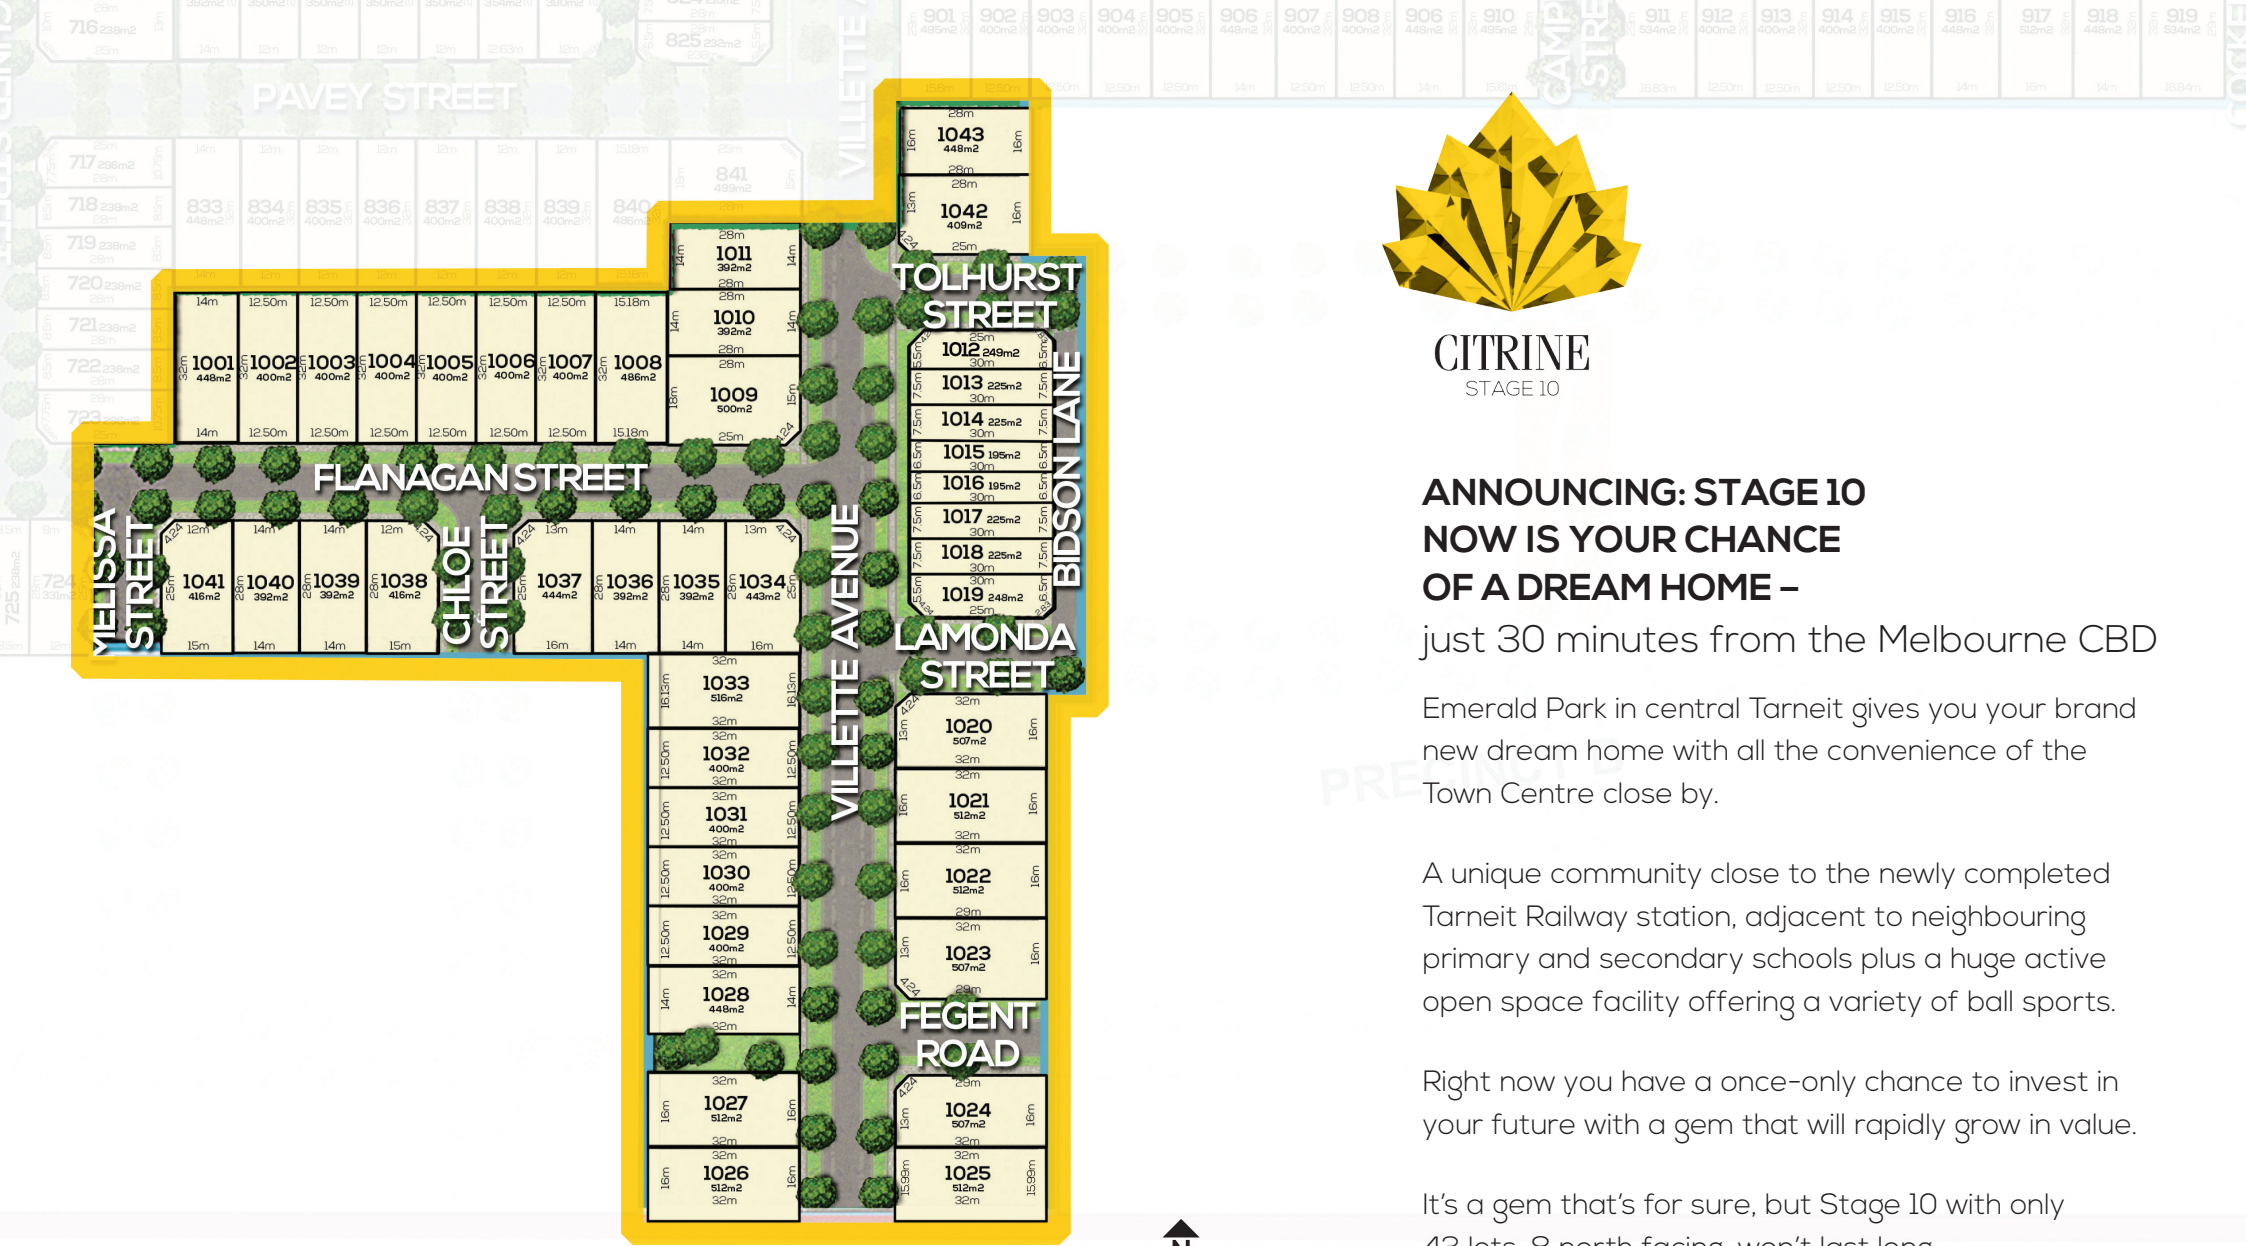

# *Now Is Your Chance Of A Dream Home In Tarneit*

**CITRINE**  
STAGE 10

**EMERALD**  
PARK

**Location** Dohertys & Tarneit Roads, Tarneit, Vic 3029  
**Display** Madden Boulevard, Tarneit, Vic 3029  
**Website** [emeraldparktarneit.com.au](http://emeraldparktarneit.com.au)

**LandLaunch**  
property marketing

**CITRINE**  
STAGE 10

**ANNOUNCING: STAGE 10  
NOW IS YOUR CHANCE  
OF A DREAM HOME –**

just 30 minutes from the Melbourne CBD

Emerald Park in central Tarneit gives you your brand new dream home with all the convenience of the Town Centre close by.

Right now you have a once-only chance to invest in your future with a gem that will rapidly grow in value.

It's a gem that's for sure, but Stage 10 with only 43 lots, 8 north facing, won't last long.

**Location** Dohertys & Tarneit Roads, Tarneit, Vic 3029  
**Display** Madden Boulevard, Tarneit, Vic 3029  
**Website** emeraldparktarneit.com.au