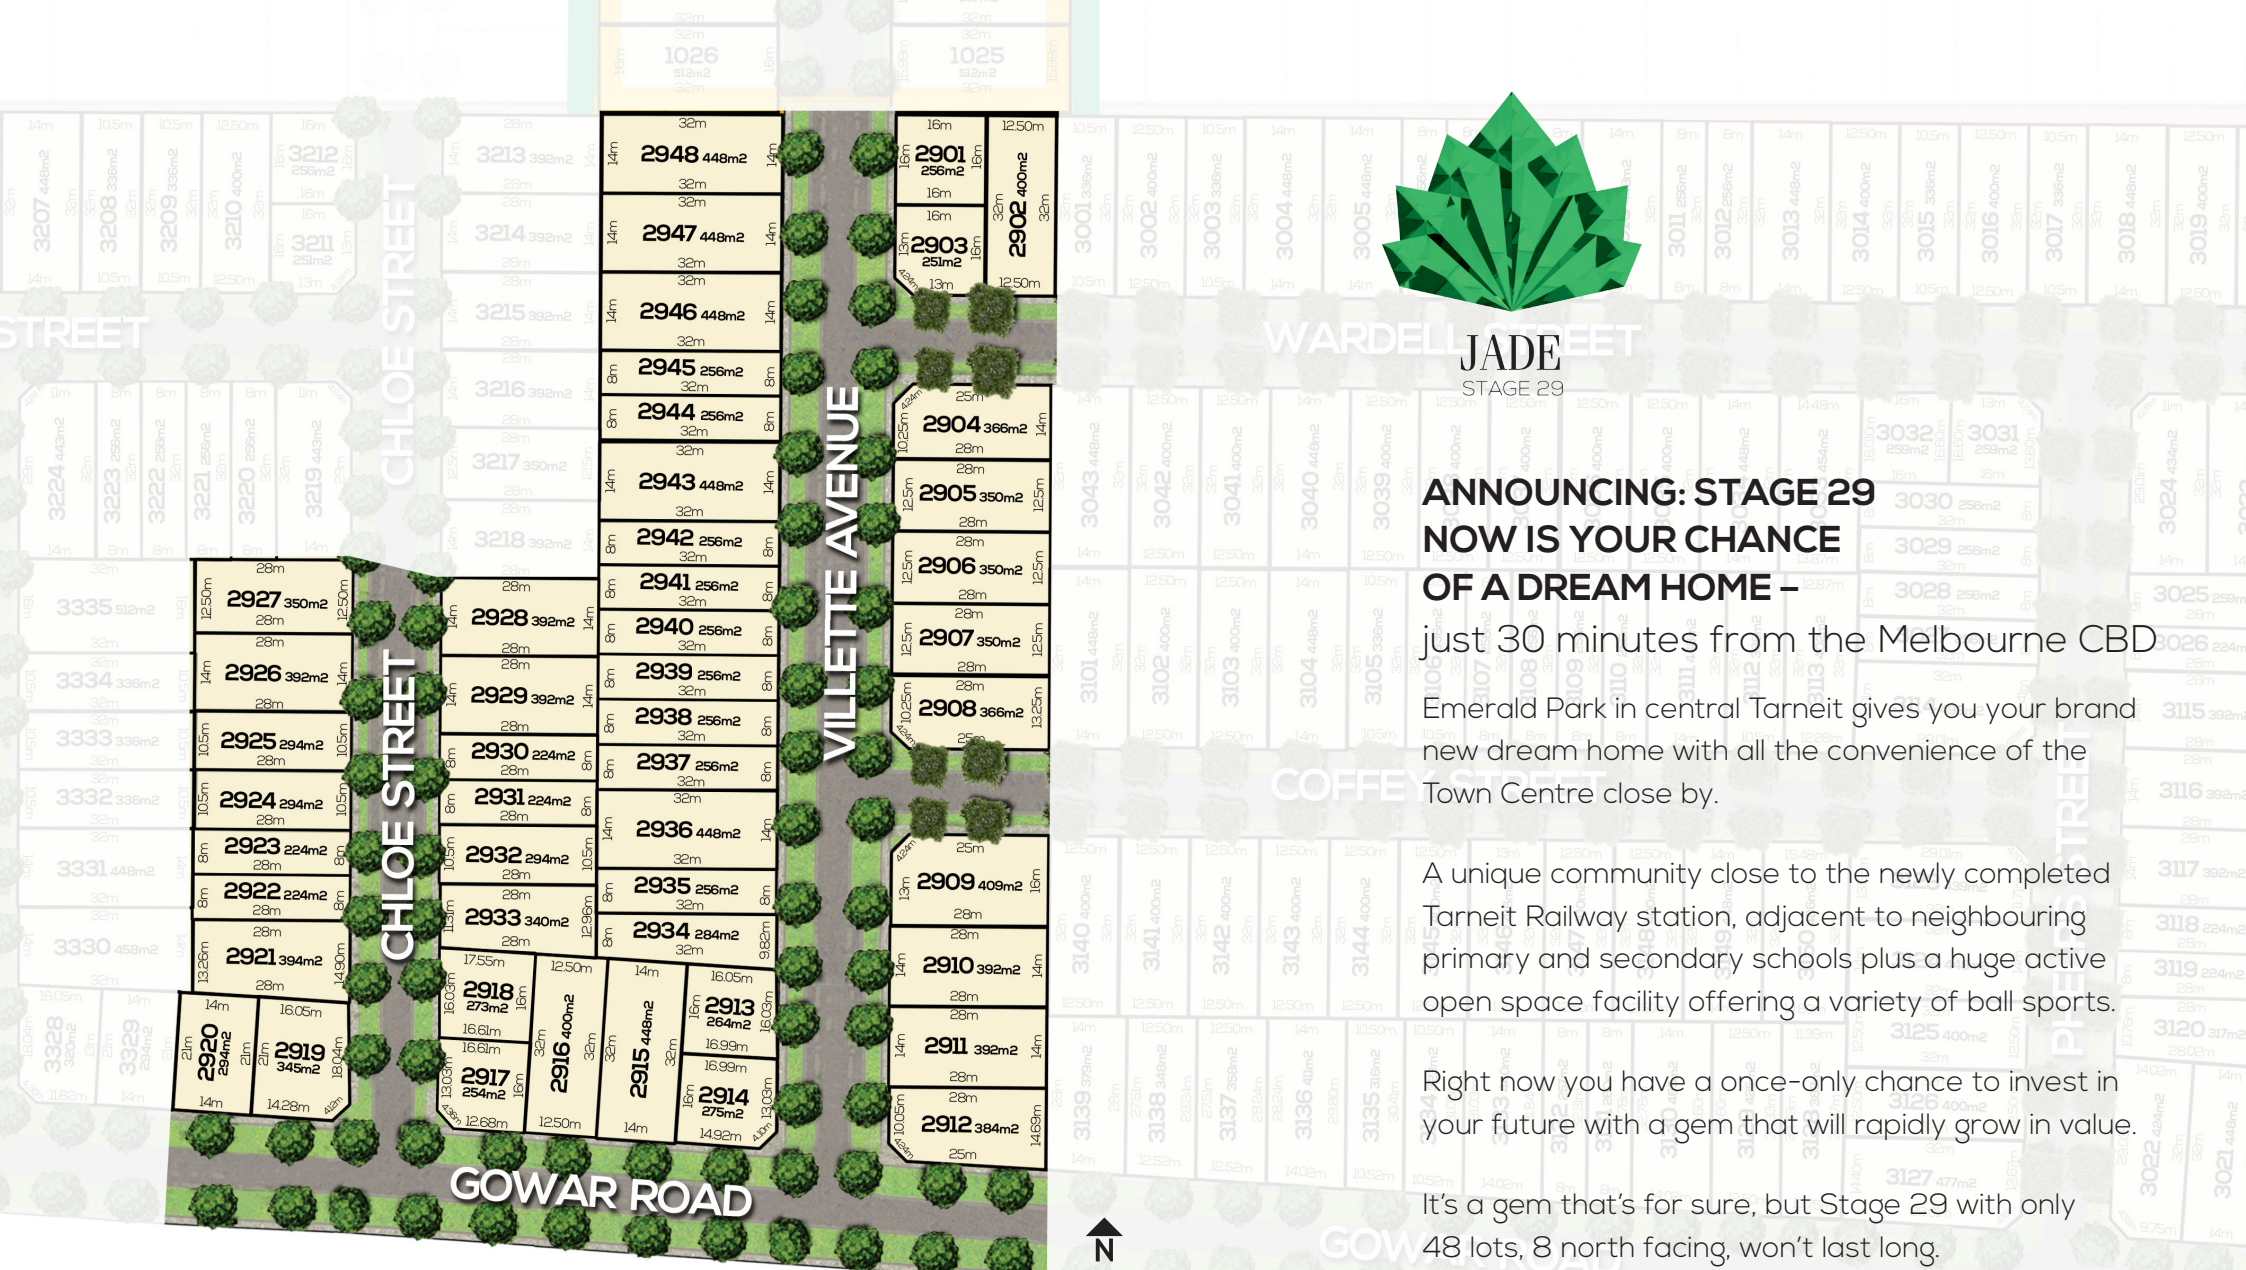

# *Now Is Your Chance Of A Dream Home In Tarneit*

**JADE**  
STAGE 29

**EMERALD**  
PARK

**Location** Dohertys & Tarneit Roads, Tarneit, Vic 3029  
**Land Sales** 16 Madden Blvd, Tarneit, Vic 3029  
**Website** [emeraldparktarneit.com.au](http://emeraldparktarneit.com.au)

**LandLaunch**  
property marketing

**JADE**  
STAGE 29

**ANNOUNCING: STAGE 29  
NOW IS YOUR CHANCE  
OF A DREAM HOME -**

just 30 minutes from the Melbourne CBD  
Emerald Park in central Tarneit gives you your brand  
new dream home with all the convenience of the  
Town Centre close by.

Right now you have a once-only chance to invest in  
your future with a gem that will rapidly grow in value.

It's a gem that's for sure, but Stage 29 with only  
48 lots, 8 north facing, won't last long.