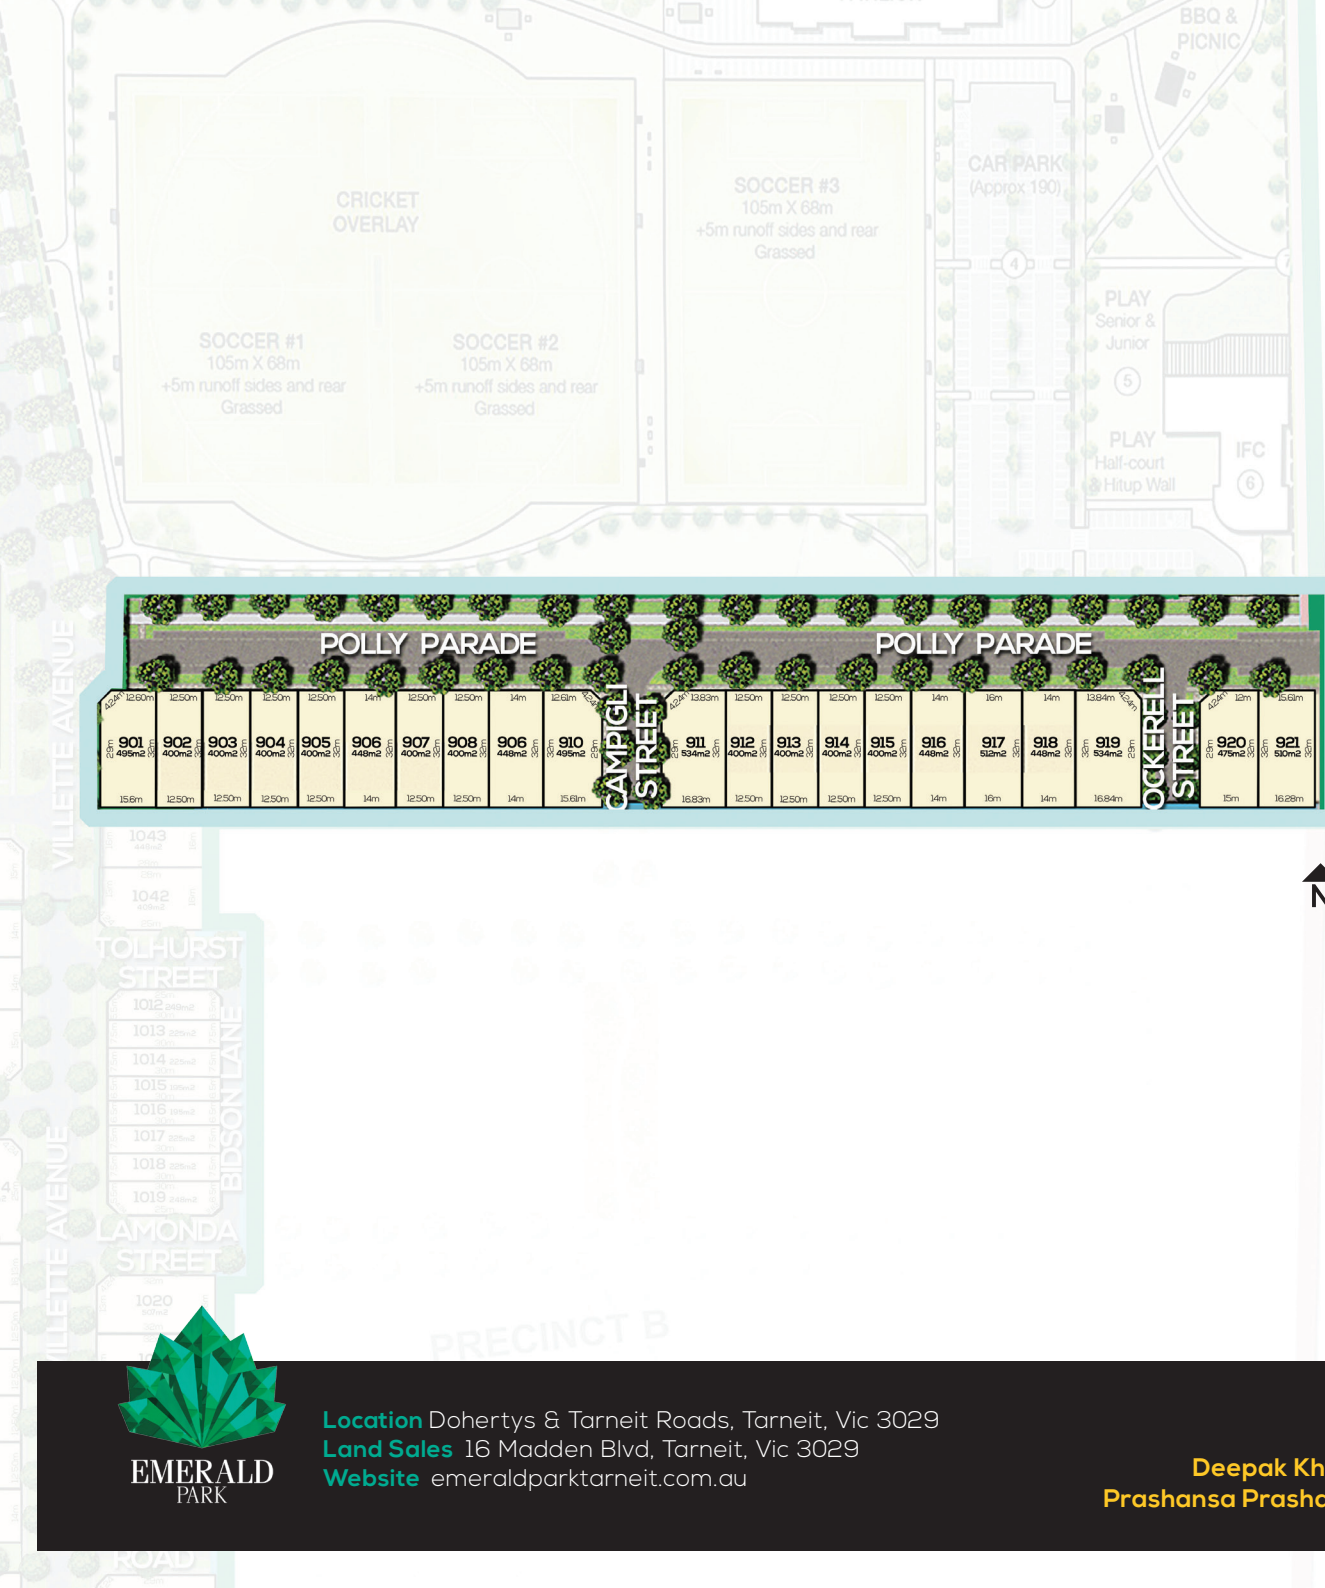

Location Dohertys & Tarneit Roads, Tarneit, Vic 3029
Land Sales 16 Madden Blvd, Tarneit, Vic 3029
Website emeraldparktarneit.com.au

Deepak Khatri deepak@landlaunch.com.au / 0429 269 572
Prashansa Prashar prashansa@landlaunch.com.au / 0400 078 591