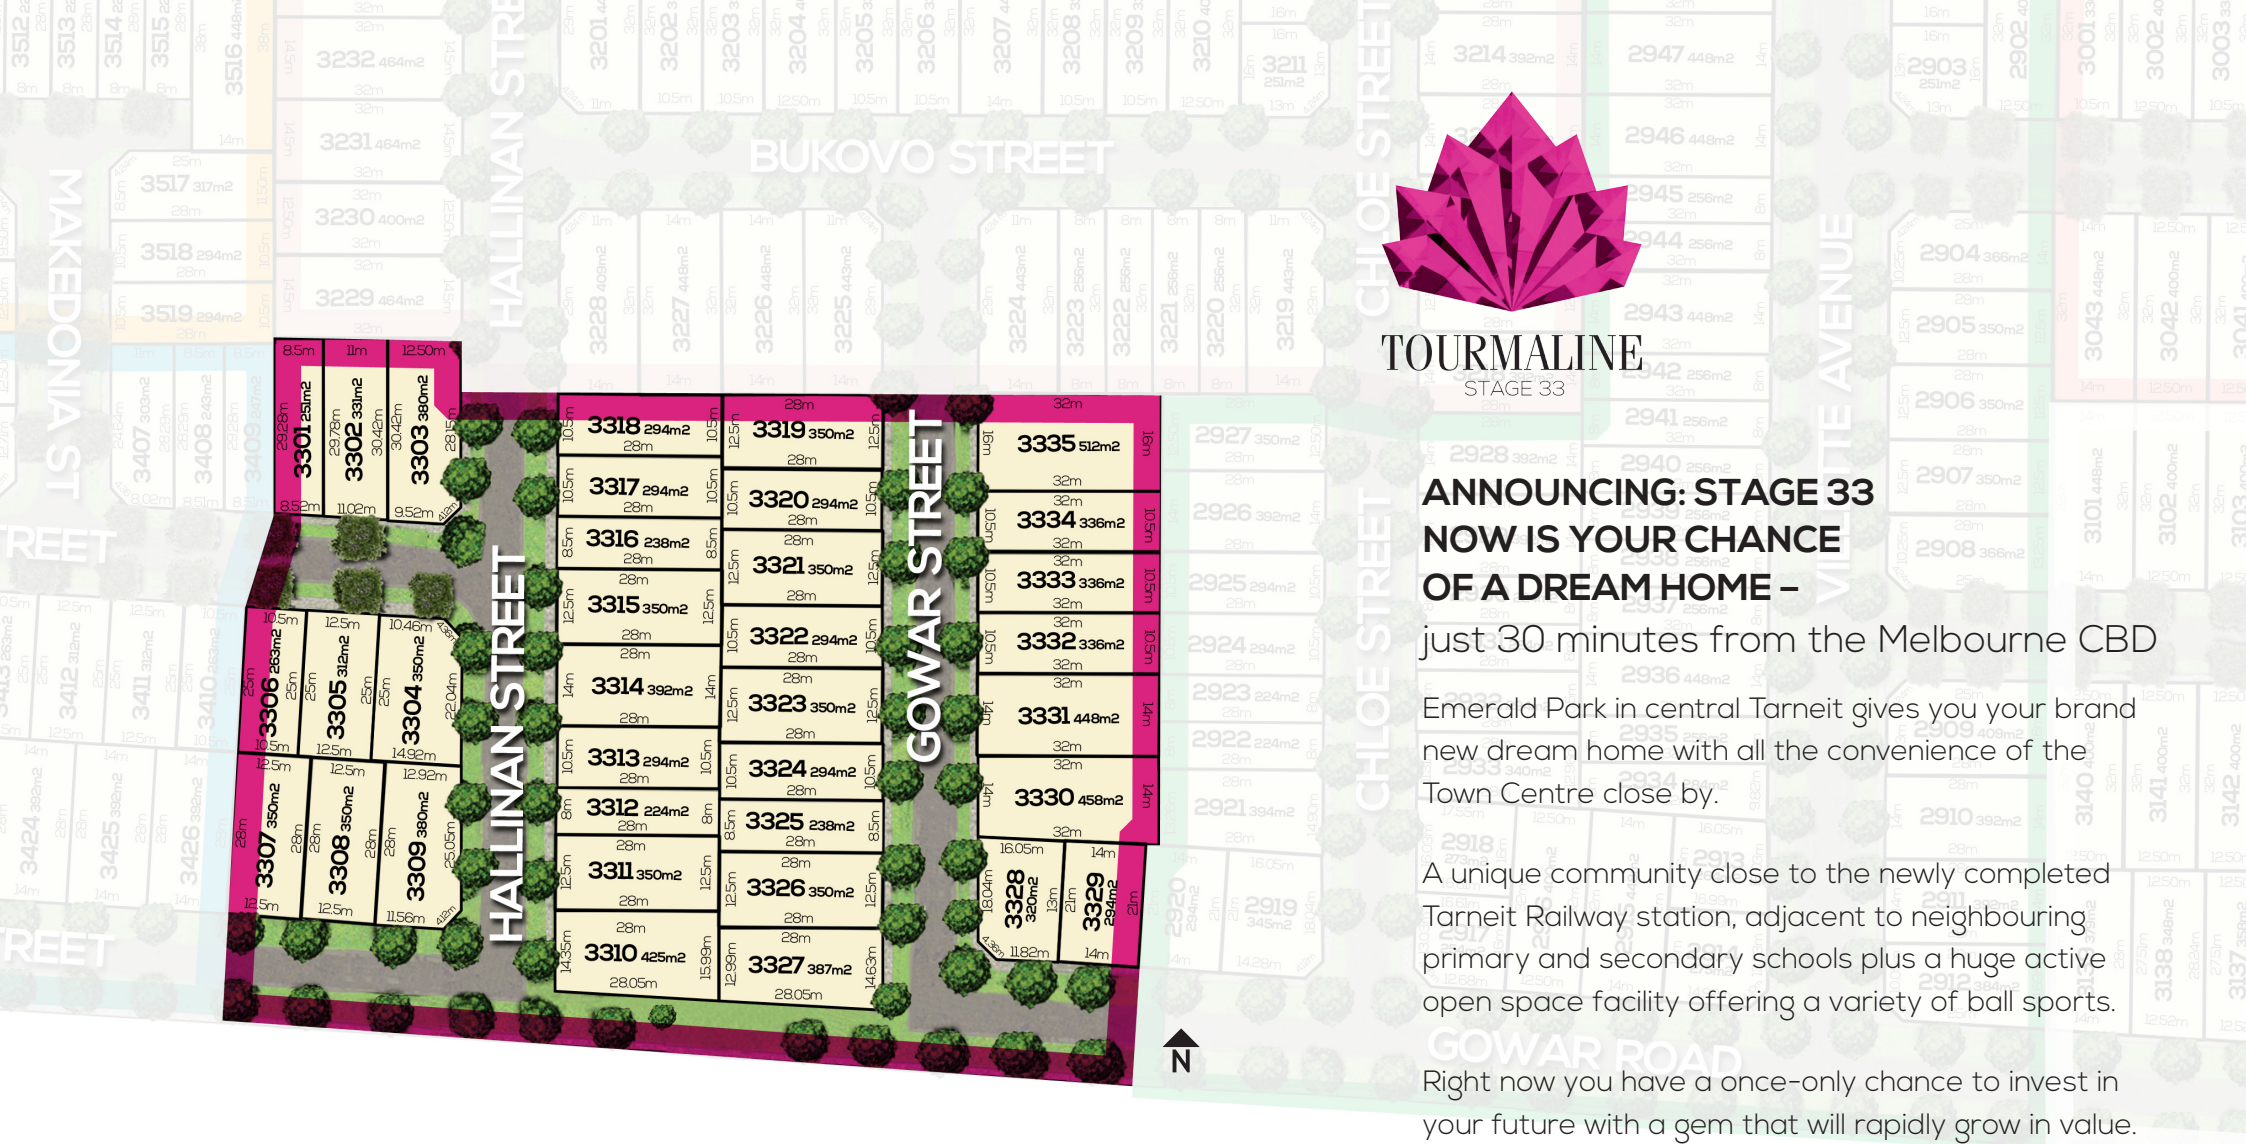

LandLaunch
property marketing

TOURMALINE
STAGE 33

**ANNOUNCING: STAGE 33
NOW IS YOUR CHANCE
OF A DREAM HOME -**
just 30 minutes from the Melbourne CBD

Emerald Park in central Tarneit gives you your brand new dream home with all the convenience of the Town Centre close by.

Right now you have a once-only chance to invest in your future with a gem that will rapidly grow in value.

It's a gem that's for sure, but Stage 33 with only 35 lots, 8 north facing, won't last long.

Location Dohertys & Tarneit Roads, Tarneit, Vic 3029
Land Sales 16 Madden Blvd, Tarneit, Vic 3029
Website emeraldparktarneit.com.au