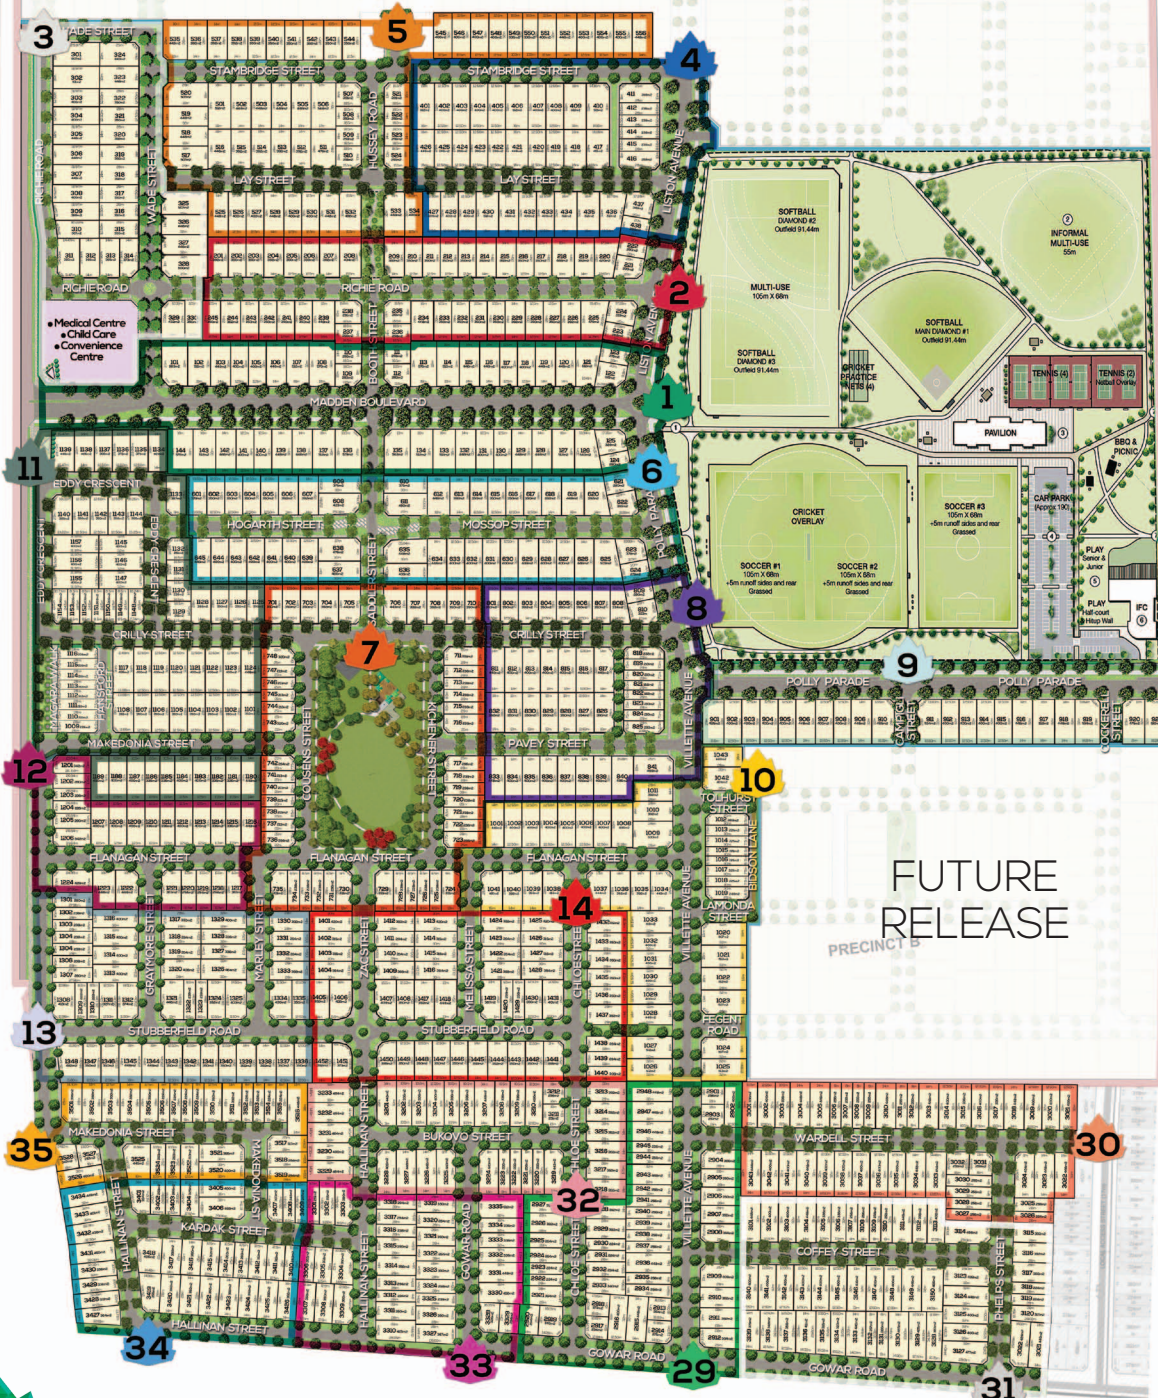

TARNETT ROAD

FUTURE RELEASE

FUTURE RELEASE

FUTURE RELEASE

EMERALD PARK

Location Dohertys & Tarnett Roads, Tarnett, Vic 3029
Land Sales 16 Madden Boulevard, Tarnett, Vic 3029
Website emeraldparktarnett.com.au

Prashansa Prashar prashansa@landlaunch.com.au / 0400 078 591
Jag Singh jag@landlaunch.com.au / 0436 528 855

Land Sales

LandLaunch
property marketing